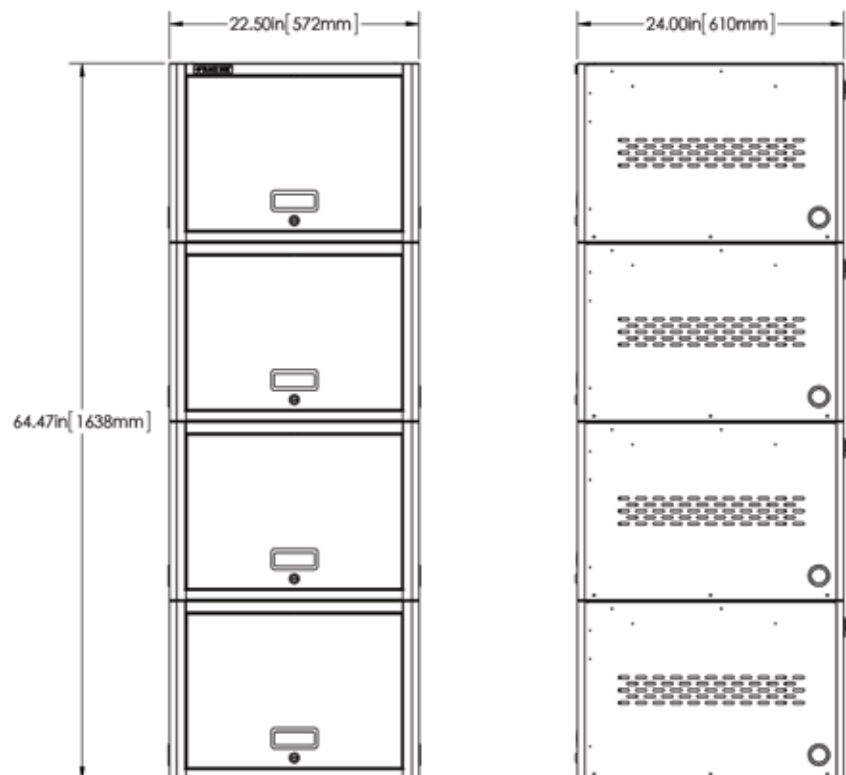

UD40KP

Locker	16.2" (41.14 cm)
Locker	16.2" (41.14 cm)
Locker	16.2" (41.14 cm)
Locker	16.2" (41.14 cm)
Total Height	64.8" (164.59 cm)

NOTE: UD40KP includes (4) 12-outlet power strips (one in each Locker).