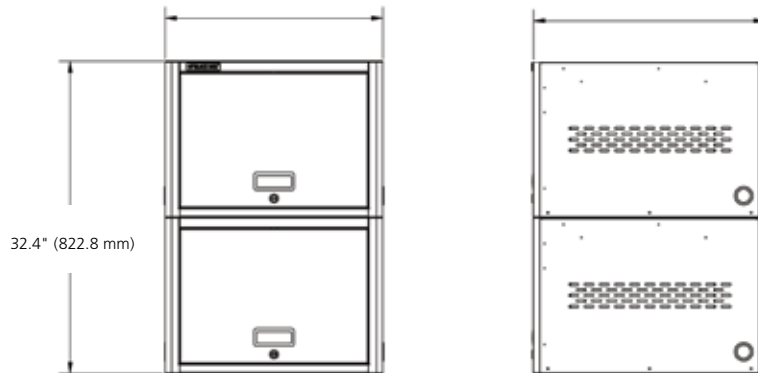

20-, 30-, and 40-Device iPad, Chromebook, and Tablet Lockers

UD20KP

Locker	16.2" (41.14 cm)
Locker	16.2" (41.14 cm)
Total Height	32.4" (82.28 cm)

NOTE: UD20KP includes (2) 12-outlet power strips (one in each Locker).