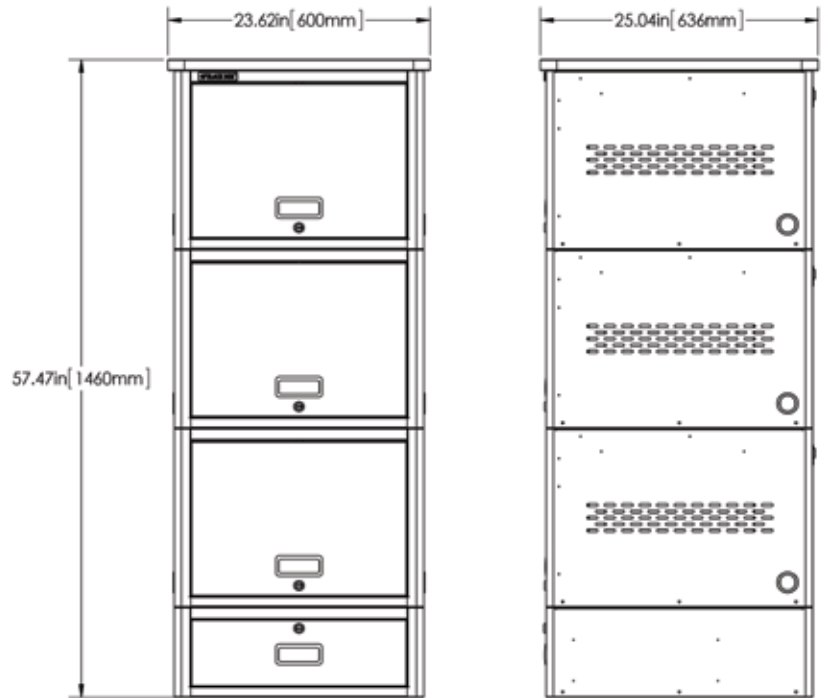

20-, 30-, and 40-Device iPad, Chromebook, and Tablet Lockers

UD30KP-LD

Laminate Top	1" (2.54 cm)
Locker	16.2" (41.14 cm)
Locker	16.2" (41.14 cm)
Locker	16.2" (41.14 cm)
Drawer	8.18" (20.77 cm)
Total Height	57.78" (146.76 cm)

NOTE: UD30KP-LD includes (3) 12-outlet power strips (one in each Locker).