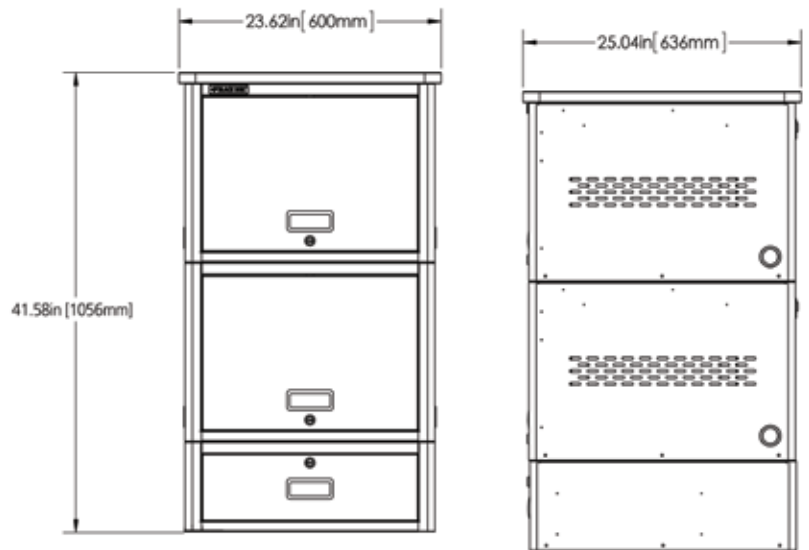

UD20KP-LD

Laminate Top	1" (2.54 cm)
Locker	16.2" (41.14 cm)
Locker	16.2" (41.14 cm)
Drawer	8.18" (20.77 cm)
Total Height	41.58" (105.61 cm)

NOTE: UD20KP-LD includes (2) 12-outlet power strips (one in each Locker).