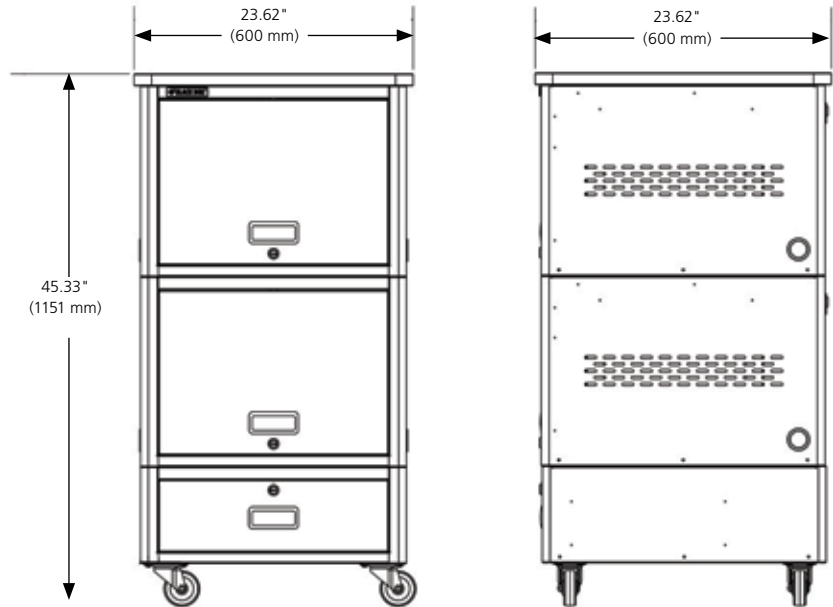

20-, 30-, and 40-Device iPad, Chromebook, and Tablet Lockers

UD20KP-C

Laminate Top	1" (2.54 cm)
Locker	16.2" (41.14 cm)
Locker	16.2" (41.14 cm)
Drawer	8.18" (20.77 cm)
Casters	3.75" (9.52 cm)
Total Height	45.33" (115.14 cm)

NOTE: UD20KP-C includes (2) 12-outlet power strips (one in each Locker).