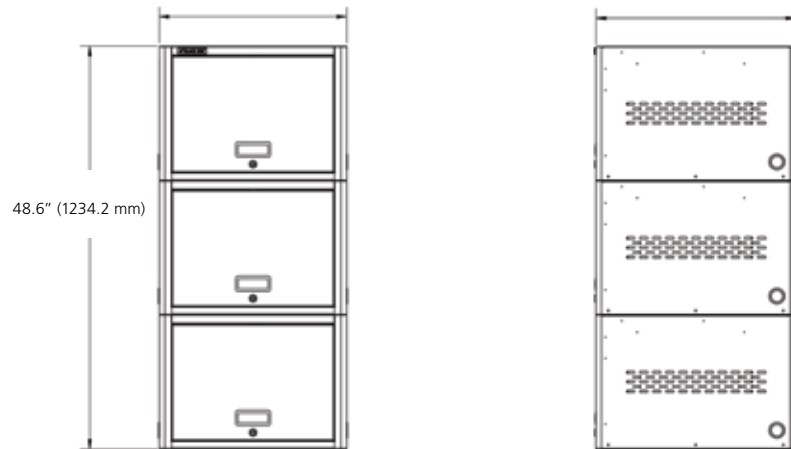

UD20KP-LD

Laminate Top	1" (2.54 cm)
Locker	16.2" (41.14 cm)
Locker	16.2" (41.14 cm)
Drawer	8.18" (20.77 cm)
Total Height	41.58" (105.61 cm)

NOTE: UD20KP-LD includes (2) 12-outlet power strips (one in each Locker).

20-, 30-, and 40-Device iPad, Chromebook, and Tablet Lockers

UD20KP-C

Laminate Top	1" (2.54 cm)
Locker	16.2" (41.14 cm)
Locker	16.2" (41.14 cm)
Drawer	8.18" (20.77 cm)
Casters	3.75" (9.52 cm)
Total Height	45.33" (115.14 cm)

NOTE: UD20KP-C includes (2) 12-outlet power strips (one in each Locker).

UD30KP

Locker	16.2" (41.14 cm)
Locker	16.2" (41.14 cm)
Locker	16.2" (41.14 cm)
Total Height	48.6" (123.42 cm)

NOTE: UD30KP includes (3) 12-outlet power strips (one in each Locker).