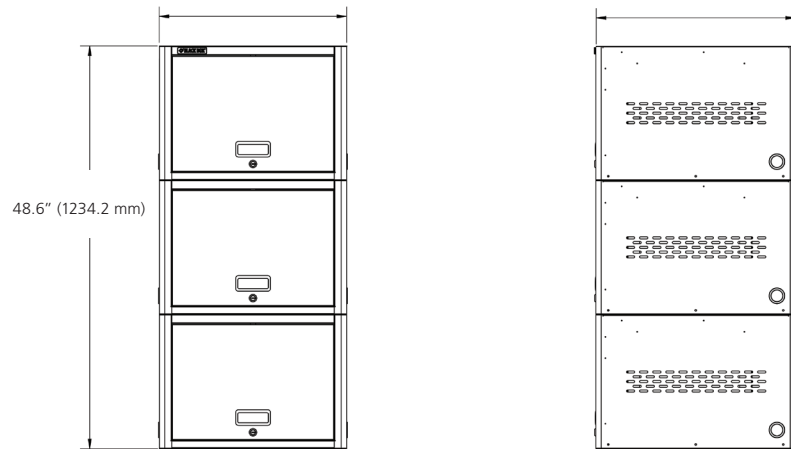

UD20KP-LD

Laminate Top	1" (2.54 cm)
Locker	16.2" (41.14 cm)
Locker	16.2" (41.14 cm)
Drawer	8.18" (20.77 cm)
Total Height	41.58" (105.61 cm)

NOTE: UD20KP-LD includes (2) 12-outlet power strips (one in each Locker).

NOTE: UD20KP-C includes (2) 12-outlet power strips (one in each Locker).

UD30KP

Locker	16.2" (41.14 cm)
Locker	16.2" (41.14 cm)
Locker	16.2" (41.14 cm)
Total Height	48.6" (123.42 cm)

NOTE: UD30KP includes (3) 12-outlet power strips (one in each Locker).