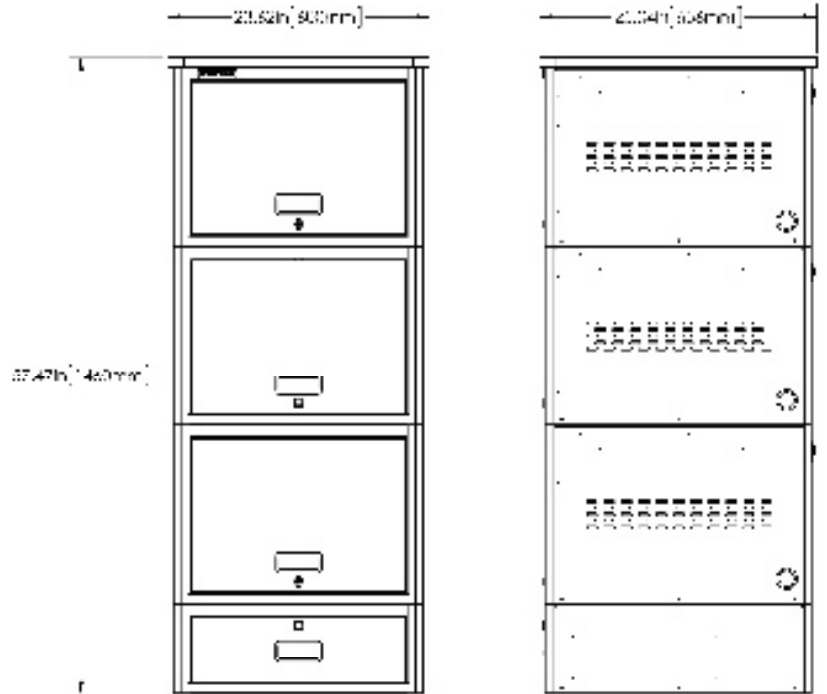

20-, 30-, and 40-Device iPad, Chromebook, and Tablet Lockers

UD30KP-LD

Laminate Top	1" (2.54 cm)
Locker	16.2" (41.14 cm)
Locker	16.2" (41.14 cm)
Locker	16.2" (41.14 cm)
Drawer	8.18" (20.77 cm)
Total Height	57.78" (146.76 cm)

NOTE: UD30KP-LD includes (3) 12-outlet power strips (one in each Locker).