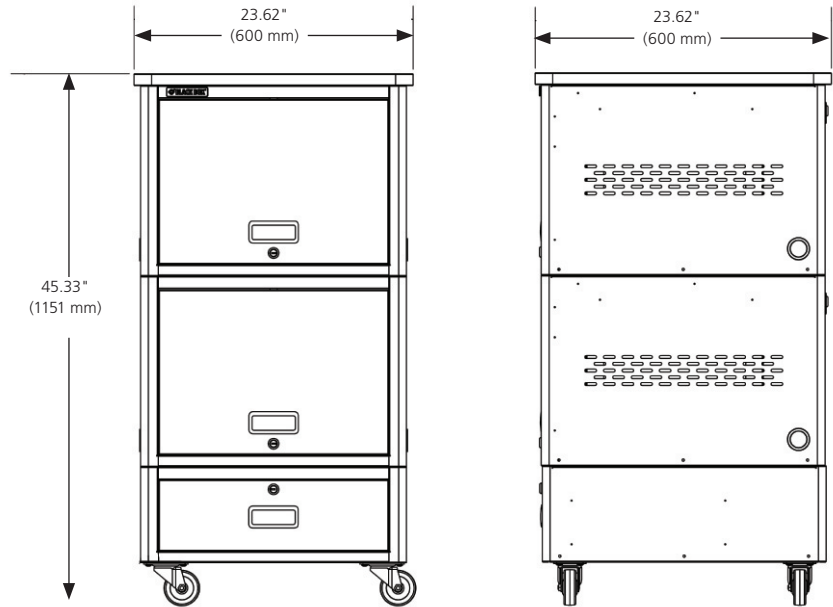

20-, 30-, and 40-Device iPad, Chromebook, and Tablet Lockers

UD20KP-C

Laminate Top	1" (2.54 cm)
Locker	16.2" (41.14 cm)
Locker	16.2" (41.14 cm)
Drawer	8.18" (20.77 cm)
Casters	3.75" (9.52 cm)
Total Height	45.33" (115.14 cm)

NOTE: UD20KP-C includes (2) 12-outlet power strips (one in each Locker).