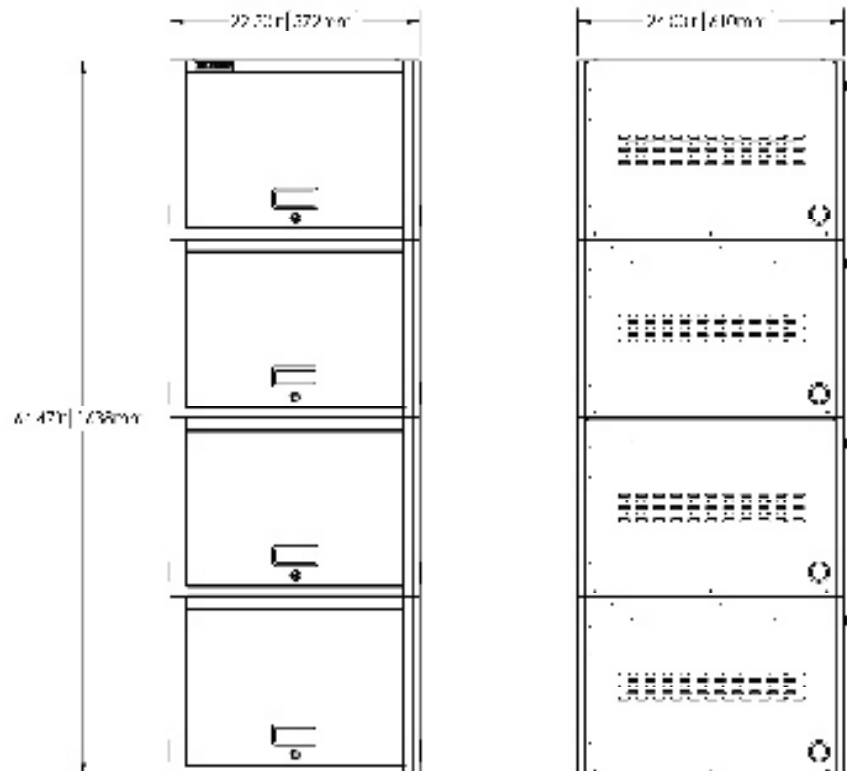

UD40KP

Locker	16.2" (41.14 cm)
Locker	16.2" (41.14 cm)
Locker	16.2" (41.14 cm)
Locker	16.2" (41.14 cm)
Total Height	64.8" (164.59 cm)

NOTE: UD40KP includes (4) 12-outlet power strips (one in each Locker).