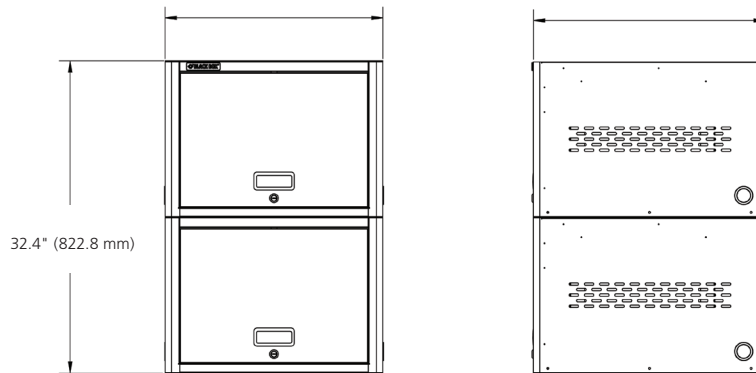

20-, 30-, and 40-Device iPad, Chromebook, and Tablet Lockers

UD20KP

Locker	16.2" (41.14 cm)
Locker	16.2" (41.14 cm)
Total Height	32.4" (82.28 cm)

NOTE: UD20KP includes (2) 12-outlet power strips (one in each Locker).