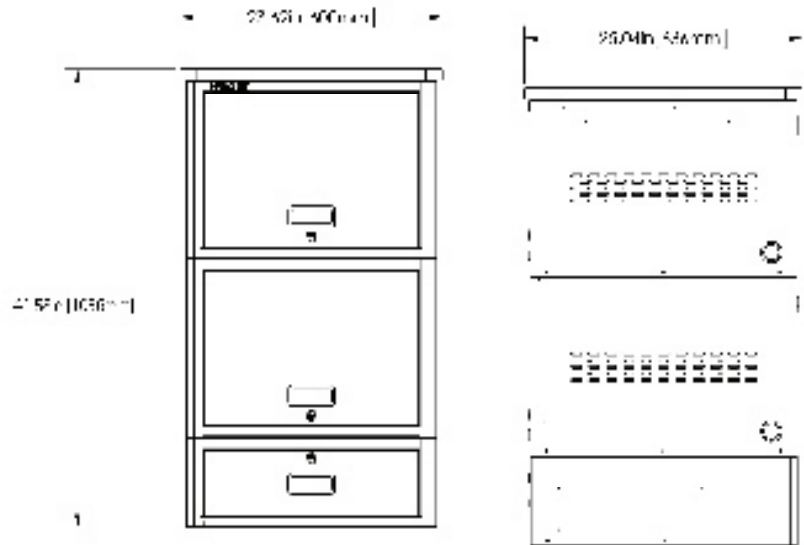

UD20KP-LD

Laminate Top	1" (2.54 cm)
Locker	16.2" (41.14 cm)
Locker	16.2" (41.14 cm)
Drawer	8.18" (20.77 cm)
Total Height	41.58" (105.61 cm)

NOTE: UD20KP-LD includes (2) 12-outlet power strips (one in each Locker).